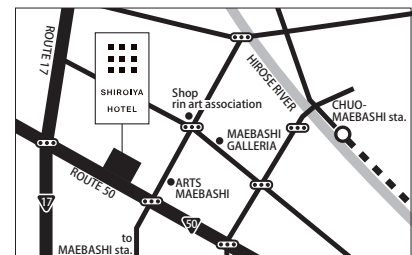

Left: feeling A 2011
 Light: feeling B (tears in blue) 2012
 Copyright the artist, Courtesy of ShugoArts, Photo by Shigeo Muto

“A pair of artworks, exhibited separately = LOVE”

venue : Shiroiya Hotel

2024.10.27(sun)-12.28(sat)

※Please use Shiraiya The Lounge to view the exhibited works.

Shiroiya Hotel
 2-2-15 Honmachi, Maebashi, Gunma 3710023 Japan
 tel : +81 27-231-4618

cooperation : ShugoArts

Open 11:00-19:00
 Closed on monday and tuesday