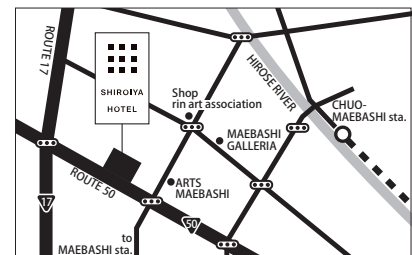

Left: feeling A 2011
 Light: feeling B (tears in blue) 2012
 Copyright the artist, Courtesy of ShugoArts, Photo by Shigeo Muto

“Pair works Separation Exhibition”

venue : Shiroiya Hotel

2024.10.27(sun)-12.28(sat)

※Please use Shiraiya The Lounge to view the exhibited works.

Shiroiya Hotel
 2-2-15 Honmachi, Maebashi, Gunma 3710023 Japan
 tel : +81 27-231-4618

cooperation : ShugoArts

Open 11:00-19:00
 Closed on monday and tuesday